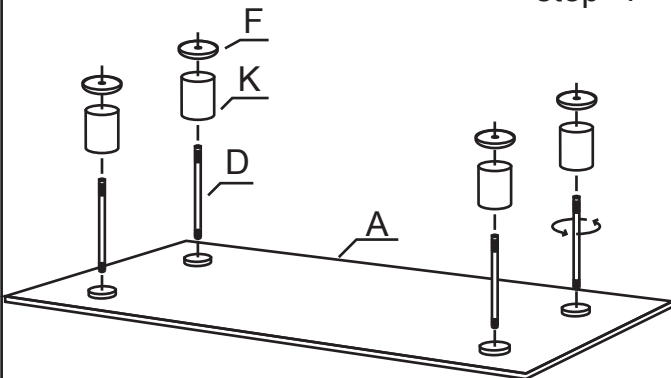

ASSEMBLY INSTRUCTION

HARDWARE LIST			
NO.	PART	DESCRIPTION	Q'TY
A		glass top	1
B		glass bottom	1
C		leg	2
D		rod	4
E		short stainless tube	4
F		big plastic gasket	12
G		small plastic gasket	4
H		metal gasket	4
I		screw nut	4
J		hexagon spanner	1
K		long stainless tube	4

step 1

step 2

when you assemble the shelf glass by drivepipe,pls don't assemble very strongly.thanks for your carefulness!

step 3

step 4