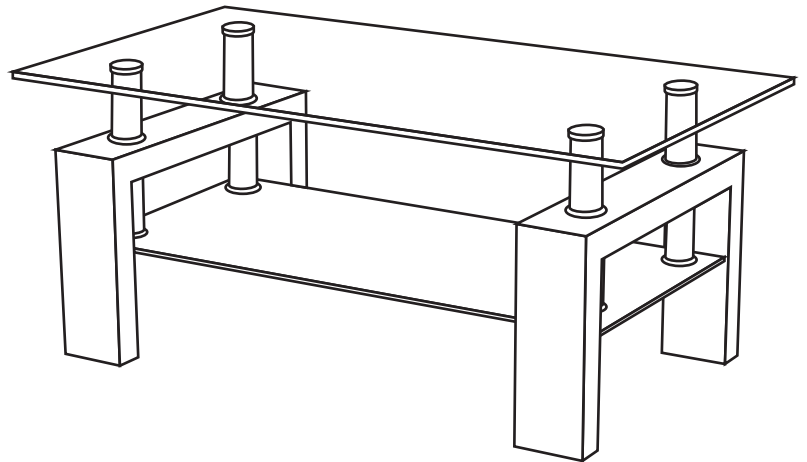

ASSEMBLY INSTRUCTION

HARDWARE LIST			
NO.	PART	DESCRIPTION	Q'TY
A		glass top	1
B		glass bottom	1
C		leg	2
D		rod	4
E		short stainless tube	4
F		big plastic gasket	12
G		small plastic gasket	4
H		metal gasket	4
I		screw nut	4
J		hexagon spanner	1
K		long stainless tube	4

step 1

step 2

when you assemble the shelf glass by drivepipe,pls don't assemble very strongly.thanks for your carefulness!

step 3

step 4