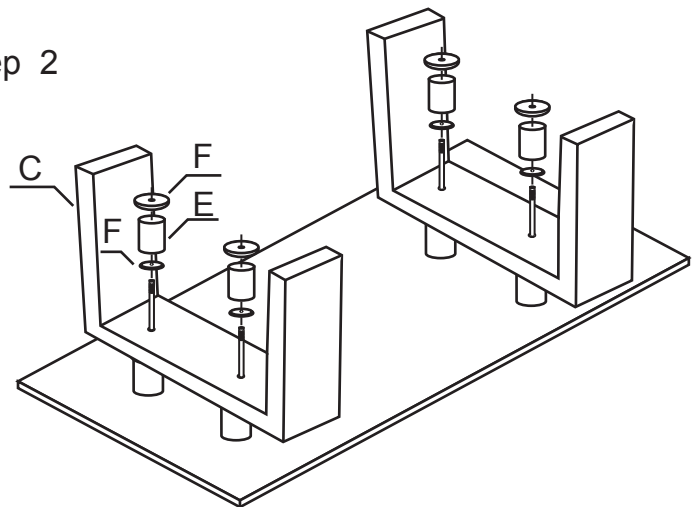

ASSEMBLY INSTRUCTION

HARDWARE LIST			
NO.	PART	DESCRIPTION	Q'TY
A		glass top	1
B		glass bottom	1
C		leg	2
D		rod	4
E		short stainless tube	4
F		big plastic gasket	12
G		small plastic gasket	4
H		metal gasket	4
I		screw nut	4
J		hexagon spanner	1
K		long stainless tube	4

step 1

step 2

when you assemble the shelf glass by drivepipe,pls don't assemble very strongly.thanks for your carefulness!

step 3

step 4