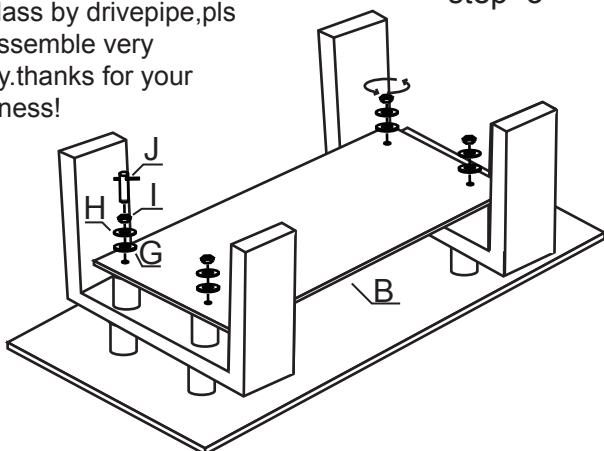

ASSEMBLY INSTRUCTION

HARDWARE LIST			
NO.	PART	DESCRIPTION	Q'TY
A		glass top	1
B		glass bottom	1
C		leg	2
D		rod	4
E		short stainless tube	4
F		big plastic gasket	12
G		small plastic gasket	4
H		metal gasket	4
I		screw nut	4
J		hexagon spanner	1
K		long stainless tube	4

step 1

step 2

when you assemble the shelf glass by drivepipe,pls don't assemble very strongly.thanks for your carefulness!

step 3

step 4