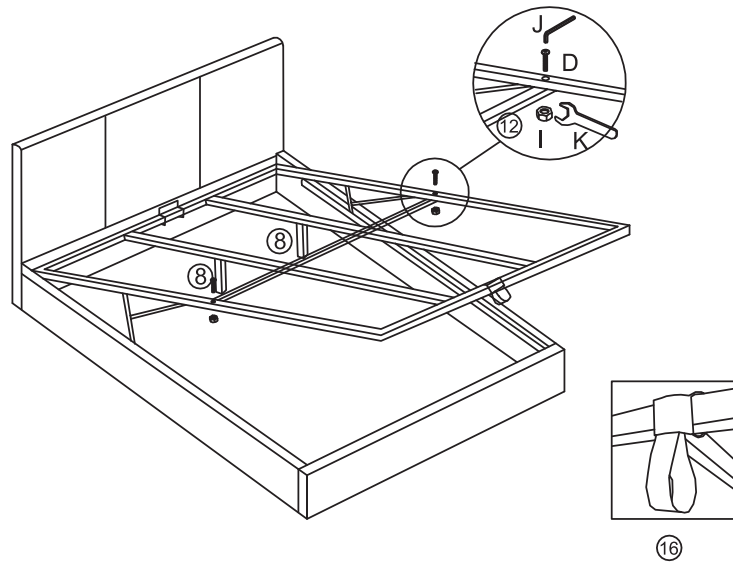

Step 5

Step 6

4

Step 7

Step 8

4