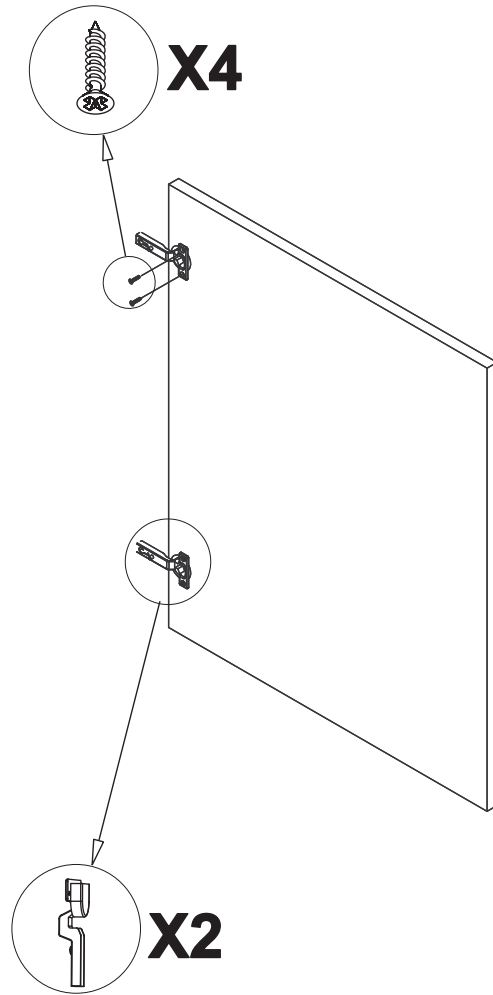

PRE MONTAGGIO
PRE ASSEMBLY
PRE MONTAGE

Part.D